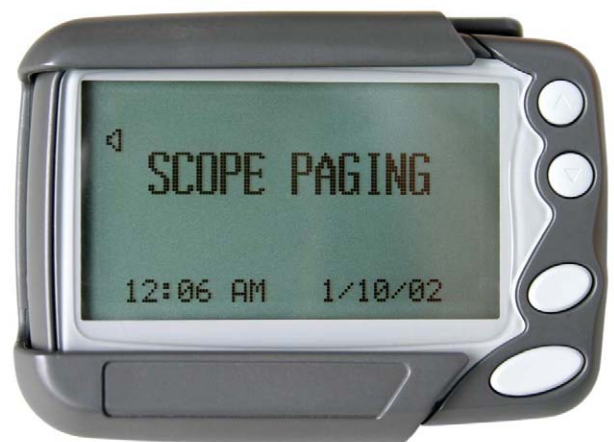

GEO 84Z

8/4 line alphanumeric pager

The Big Screen Alternative

Scope has done it again! Another first to market with a product that's on everybody's wish list. A frequency programmable, 8 line text pager that you can operate and read without the aid of a magnifying glass.

- Frequency Programmable
- Selectable Character Height, 3 or 6 mm
- 20,000+ Character Memory
- Hand Program Frequency & Address
- Urgent Call Alert Mode
- BS5839-1: 2002 Compliant*

*with regard to fire paging systems for the deaf

GEO 847

8/4 line
alphanumeric pager

Specification

Display:	High Contrast Dot Matrix LCD: 8 Line or 4 line Zoom Display
Addresses:	8 addresses (individually selectable Off/ Tone/Numeric/ Alpha)
Messages:	60 messages, up to 20,000+ characters
Size:	77 (L) x 53 (W) x 19 (D) mm
Weight:	56g (without battery)
Frequency ranges:	Synthesized 440- 470 MHz (see ranges below)
Signalling protocol:	POCSAG
Data transmit rate:	512, 1200 or 2400 baud
Sensitivity:	5 μ V/m @ 512 baud, 7 μ V/m @ 1200 baud
Beeper output:	Better than 80 db @ 30cm
Power:	Single AAA (LR03) battery
Model Suffix:	Frequency range K 442-448 MHz L 448-454 MHz M 454-460 MHz N 460-466 MHz P 466-472 MHz

Operation is simple and unfussy.
All functions are selectable by icons
clearly displayed on the big screen.

Main features

- **Address & frequency hand programmable (password protected)**
- **Storage:** Repeat message rejection: optional 1,2,5,10 minutes or disabled
- **Low Battery indicator**
- **Out of Range (NO Service) Indicator**
- **Repeat Message Indicator**
- **Error Message Indicator**
- **Unread Message Indicator**
- **Alert Modes:** Vibrate, Tone, Quiet Tone & Mute
- **Alert Length:** 8, 16, 32 or 64 second programmable
- **Urgent Call (Tone + Vibrate)**
- **Real Time Clock with Alarm**