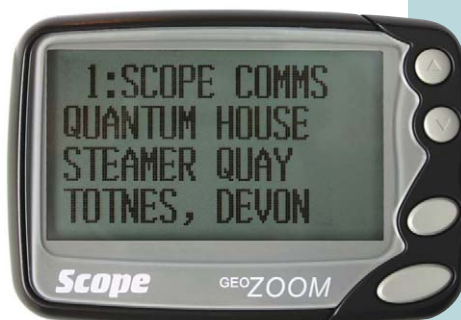

GEO 84Z

8/4 line alphanumeric pager

The Big Screen Alternative

Scope has done it again! Another first to market with a product that's on everybody's wish list. A frequency programmable, 8 line text pager that you can operate and read without the aid of a magnifying glass.

8 line mode (3 mm text height)

4 line mode (6 mm text height)

features

The 84Z Geo Zoom has 8 lines of big clearly readable text, or if you want, 4 lines of REALLY BIG HIGH VISIBILITY CHARACTERS. For low light conditions, cool blue backlighting further enhances the viewing experience.

- Frequency Programmable
- Selectable Character Height, 3 or 6 mm
- 20,000+ Character Memory
- Hand Program Frequency & Address
- Urgent Call Alert Mode
- BS5839-1: 2002 Compliant*

*with regard to fire paging systems for the deaf

GEO 847

8/4 line
alphanumeric pager

Specification

Display:	High Contrast Dot Matrix LCD: 8 Line or 4 line Zoom Display
Addresses:	8 addresses (individually selectable Off/ Tone/Numeric/ Alpha)
Messages:	60 messages, up to 20,000+ characters
Size:	77 (L) x 53 (W) x 19 (D) mm
Weight:	56g (without battery)
Frequency ranges:	Synthesized 440- 470 MHz (see ranges below)
Signalling protocol:	POCSAG
Data transmit rate:	512, 1200 or 2400 baud
Sensitivity:	5 μ V/m @ 512 baud, 7 μ V/m @ 1200 baud
Beeper output:	Better than 80 db @ 30cm
Power:	Single AAA (LR03) battery
Model Suffix:	Frequency range K 442-448 MHz L 448-454 MHz M 454-460 MHz N 460-466 MHz P 466-472 MHz