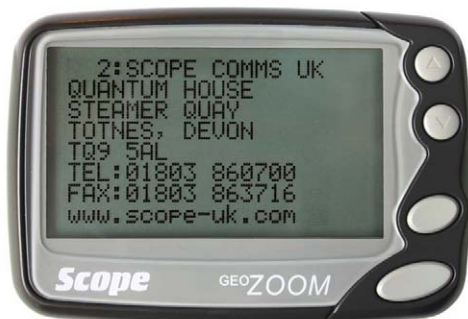

GEO 84Z

8/4 line alphanumeric pager

The Big Screen Alternative

Scope has done it again! Another first to market with a product that's on everybody's wish list. A frequency programmable, 8 line text pager that you can operate and read without the aid of a magnifying glass.

8 line mode (3 mm text height)

4 line mode (6 mm text height)

features

The 84Z Geo Zoom has 8 lines of big clearly readable text, or if you want, 4 lines of REALLY BIG HIGH VISIBILITY CHARACTERS. For low light conditions, cool blue backlighting further enhances the viewing experience.

- Frequency Programmable
- Selectable Character Height, 3 or 6 mm
- 20,000+ Character Memory
- Hand Program Frequency & Address
- Urgent Call Alert Mode
- BS5839-1: 2002 Compliant*

*with regard to fire paging systems for the deaf

GEO 847

8/4 line
alphanumeric pager

Specification

Display:	High Contrast Dot Matrix LCD: 8 Line or 4 line Zoom Display
Addresses:	8 addresses (individually selectable Off/ Tone/Numeric/ Alpha)
Messages:	60 messages, up to 20,000+ characters
Size:	77 (L) x 53 (W) x 19 (D) mm
Weight:	56g (without battery)
Frequency ranges:	Synthesized 440- 470 MHz (see ranges below)
Signalling protocol:	POCSAG
Data transmit rate:	512, 1200 or 2400 baud
Sensitivity:	5 μ V/m @ 512 baud, 7 μ V/m @ 1200 baud
Beeper output:	Better than 80 db @ 30cm
Power:	Single AAA (LR03) battery
Model Suffix:	Frequency range K 442-448 MHz L 448-454 MHz M 454-460 MHz N 460-466 MHz P 466-472 MHz