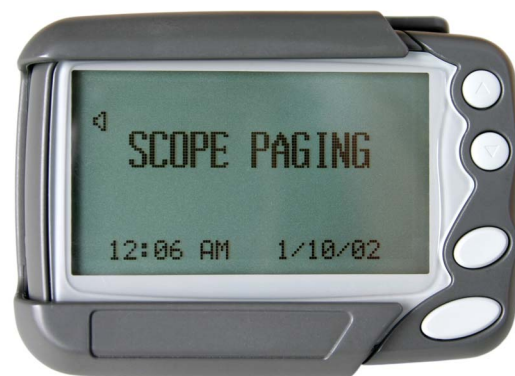

Operation is simple and unfussy. All functions are selectable by icons clearly displayed on the big screen.

Main features

- AA rechargeable battery (NiMH)
- Intelligent charger/docking station
- Address & frequency hand programmable (password protected)
- OTA (Over-the-Air) Address re-programming
- Low Battery indicator
- Message Delete Inhibit: prevent the user from deleting messages
- Out of Range (NO Service) Indicator
- Repeat Message Indicator
- Error Message Indicator
- Unread Message Indicator
- Alert Modes: Vibrate, Tone, Quiet Tone & Mute
- Alert Length: 8, 16, 32 64 120 second or 'endless', programmable
- New, Flexible Urgent Call Alert
- Real Time Clock with Alarm
- User address select/inhibit
- Address text tags: Assign text tags to addresses and display them instead of capcodes

Charger/Docking Station features

- Intelligent charger with universal input AC adaptor
- On-screen charge status & diagnostics
- Selectable hi-intensity flash alert
- Selectable escalating alert siren (+95dBA)
- Pillow vibrator output
- Relay output (N/O, N/C)
- External antenna with gain amplifier
- USB port for programming and data output/call logging
- Auto address inhibit when pager placed in docking station
- Call Reader Software: Download pager messages to PC and save as text file