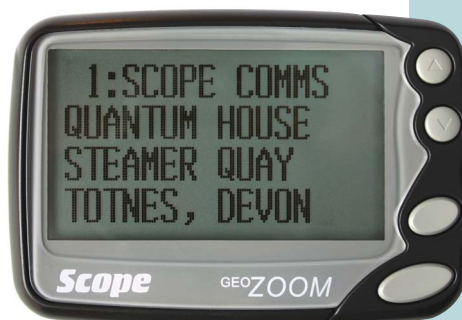

4 line mode (6 mm text height)

features

The 84Z Geo Zoom has 8 lines of big clearly readable text, or if you want, 4 lines of REALLY BIG HIGH VISIBILITY CHARACTERS. For low light conditions, cool blue backlighting further enhances the viewing experience.

- AA rechargeable battery
- Loud audible sounder (+90dBA)
- Ruggedised case
- Optional charger/docking station with multiple alert outputs and USB
- Optional charger only unit
- Selectable Character Height, 3 or 6 mm
- 20,000+ Character Memory
- Hand Program Frequency & Address
- Versatile Urgent Call AlertMode
- BS5839-1: 2002 Compliant*

*with regard to fire paging systems for the deaf